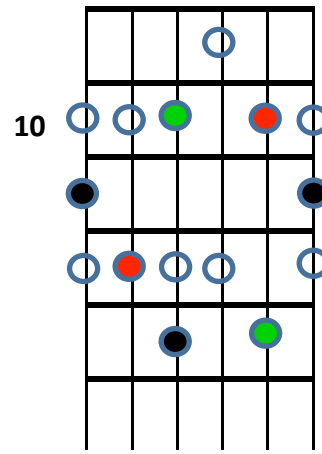

Blues Scale Shapes

C Major / A Minor

- = Minor Root
- = Major Root
- = Blue Note