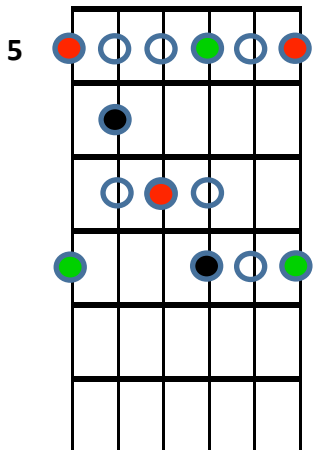

Blues Scale Shapes

C Major / A Minor

- = Minor Root
- = Major Root
- = Blue Note