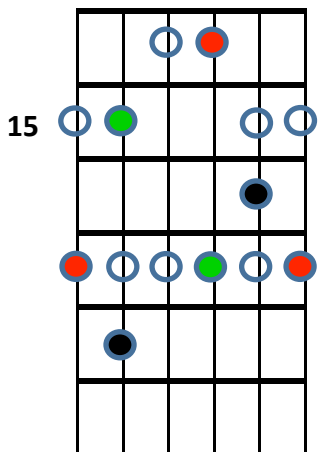

Blues Scale Shapes

C Major / A Minor

- = Minor Root
- = Major Root
- = Blue Note