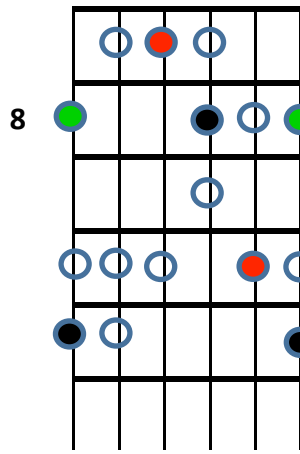

Blues Scale Shapes

C Major / A Minor

- = Minor Root
- = Major Root
- = Blue Note