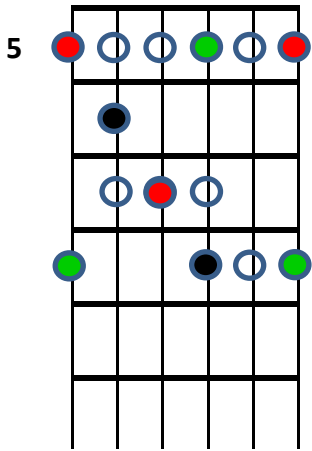

Blues Scale Shapes

C Major / A Minor

- = Minor Root
- = Major Root
- = Blue Note