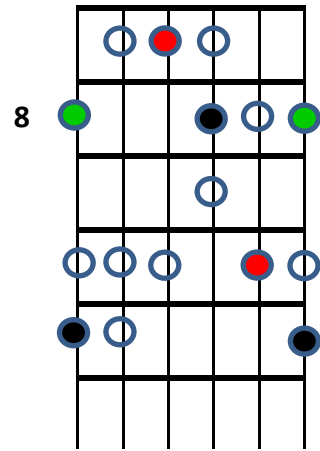

Blues Scale Shapes

C Major / A Minor

- = Minor Root
- = Major Root
- = Blue Note