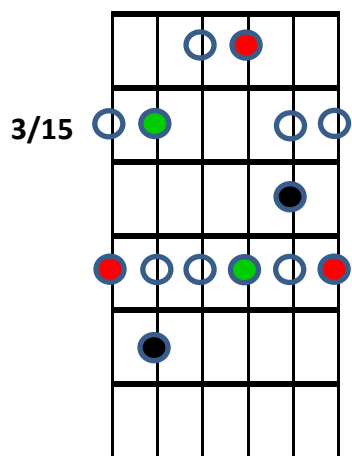

Blues Scale Shapes

C Major / A Minor

- = Minor Root
- = Major Root
- = Blue Note