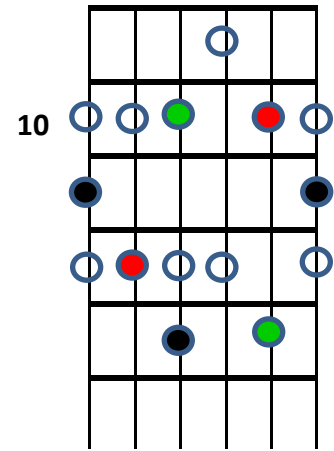

Blues Scale Shapes

C Major / A Minor

- = Minor Root
- = Major Root
- = Blue Note